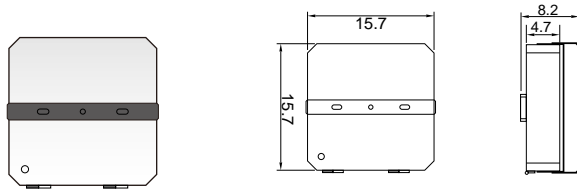

Universal Hanging Bracket