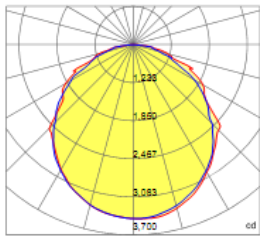

### PHYSICAL

Dimensions (L×W×H)	15.7×16.2×8.4 in
Weight	24 lbs
Mounting Options	Hook/Chain, Pendant, Surface Mount Universal Hanging Bracket Screw Mount
Fixture Material	Aluminum Alloy

### WARRANTY

5 Years

Photometrics

120 DEGREE LENS

— 0.0~180.0  
— 90.0~270.0

Mounting Height 10m, 0 Tilt,  
50LUX-5LUX

Illumination-120 Degree Beaming Angle		
Height	Beam Diameter	LUX
2m	φ 6m	908LUX
4m	φ 12m	227LUX
6m	φ 18m	101LUX
8m	φ 24m	56LUX
10m	φ 30m	36LUX

Beam Angle (50% max)	120 DEG
Luminous Flux (IES)	10,200 lm
Light Efficacy (IES)	102 lm/W
NEMA Type	7H x 7V
BUG Rating	B3-U2-G2
Cutoff Classification	Cutoff

85/135 DEGREE LENS (Clear/Frosted)

— 0.0~180.0  
— 90.0~270.0