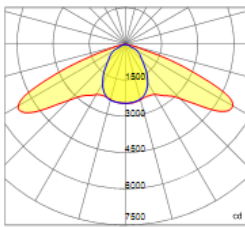

### WARRANTY

5 Years

Photometrics

120 DEGREE LENS

— 0.0~180.0  
— 90.0~270.0

Mounting Height 10m, 0 Tilt,  
50LUX-5LUX

Illumination-120 Degree Beaming Angle		
Height	Beam Diameter	LUX
2m	φ 6m	908LUX
4m	φ 12m	227LUX
6m	φ 18m	101LUX
8m	φ 24m	56LUX
10m	φ 30m	36LUX

Beam Angle (50% max)	120 DEG
Luminous Flux (IES)	10,200 lm
Light Efficacy (IES)	102 lm/W
NEMA Type	7H x 7V
BUG Rating	B3-U2-G2
Cutoff Classification	Cutoff

85/135 DEGREE LENS (Clear/Frosted)

— 0.0~180.0  
— 90.0~270.0