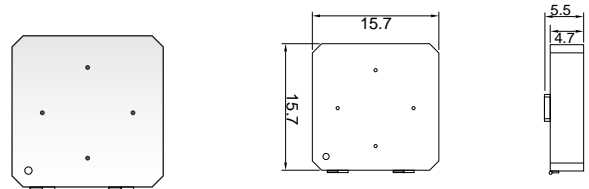

### PHYSICAL

Dimensions (L×W×H)	15.7×16.2×8.4 in
Weight	24 lbs
Mounting Options	Hook/Chain, Pendant, Surface Mount Universal Hanging Bracket Screw Mount
Fixture Material	Aluminum Alloy

Mounting Height 6m, 0 Tilt,  
50LUX-5LUX

Illumination-85/135 Degree Beaming Angle		
Height	Rectangular Light Spot	LUX
5m	9 x 24m	92LUX
6m	11 x 29m	67LUX
7m	13 x 34m	50LUX
8m	14 x 39m	39LUX
9m	15 x 43m	31LUX

**Mounting Options**

Hook/Chain Mount

Pendant Mount(1/2" or 3/4" NPT)

Surface Mount

Universal Hanging Bracket

Screw Mount

**Ordering Information**

Ordering Example: LX-CP-100-50-120-ND-IP65-SF-100-277