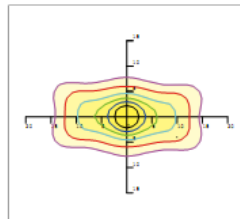

### WARRANTY

5 Years

Photometrics

120 DEGREE LENS

— 0.0~180.0  
— 90.0~270.0

Mounting Height 10m, 0 Tilt,  
50LUX-5LUX

Illumination-120 Degree Beaming Angle		
Height	Beam Diameter	LUX
2m	φ 6m	908LUX
4m	φ 12m	227LUX
6m	φ 18m	101LUX
8m	φ 24m	56LUX
10m	φ 30m	36LUX

Beam Angle (50% max)	120 DEG
Luminous Flux (IES)	10,200 lm
Light Efficacy (IES)	102 lm/W
NEMA Type	7H x 7V
BUG Rating	B3-U2-G2
Cutoff Classification	Cutoff

85/135 DEGREE LENS (Clear/Frosted)

— 0.0~180.0  
— 90.0~270.0