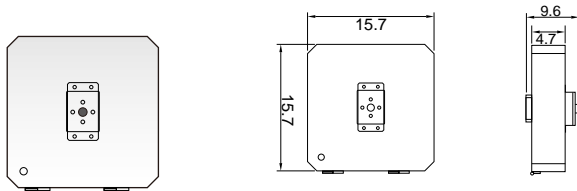

Pendant Mount(1/2" or 3/4" NPT)