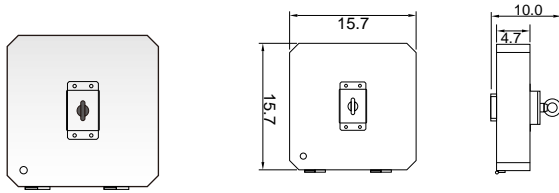

Mounting Options

Hook/Chain Mount