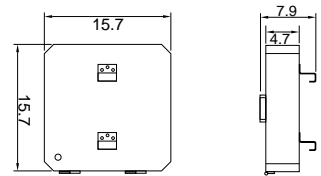

### PHYSICAL

Dimensions (L×W×H)	15.7×16.2×8.4 in
Weight	24 lbs
Mounting Options	Hook/Chain, Pendant, Surface Mount Universal Hanging Bracket Screw Mount
Fixture Material	Aluminum Alloy

### WARRANTY

5 Years

Photometrics

120 DEGREE LENS

— 0.0~180.0  
— 90.0~270.0

Mounting Height 10m, 0 Tilt,  
50LUX-5LUX

Illumination-120 Degree Beaming Angle		
Height	Beam Diameter	LUX
2m	φ 6m	908LUX
4m	φ 12m	227LUX
6m	φ 18m	101LUX
8m	φ 24m	56LUX
10m	φ 30m	36LUX

Mounting Height 6m, 0 Tilt,  
50LUX-5LUX

Illumination-85/135 Degree Beaming Angle		
Height	Rectangular Light Spot	LUX
5m	9 x 24m	92LUX
6m	11 x 29m	67LUX
7m	13 x 34m	50LUX
8m	14 x 39m	39LUX
9m	15 x 43m	31LUX

**Mounting Options**

Hook/Chain Mount

Pendant Mount(1/2" or 3/4" NPT)

Surface Mount

Universal Hanging Bracket

Screw Mount

**Ordering Information**

Ordering Example: LX-CP-100-50-120-ND-IP65-SF-100-277