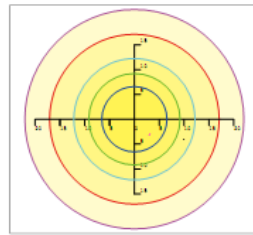

### WARRANTY

5 Years

Photometrics

120 DEGREE LENS

— 0.0~180.0  
— 90.0~270.0

Mounting Height 10m, 0 Tilt,  
50LUX-5LUX

Illumination-120 Degree Beaming Angle		
Height	Beam Diameter	LUX
2m	φ 6m	908LUX
4m	φ 12m	227LUX
6m	φ 18m	101LUX
8m	φ 24m	56LUX
10m	φ 30m	36LUX

Beam Angle (50% max)	120 DEG
Luminous Flux (IES)	10,200 lm
Light Efficacy (IES)	102 lm/W
NEMA Type	7H x 7V
BUG Rating	B3-U2-G2
Cutoff Classification	Cutoff

85/135 DEGREE LENS (Clear/Frosted)

— 0.0~180.0  
— 90.0~270.0